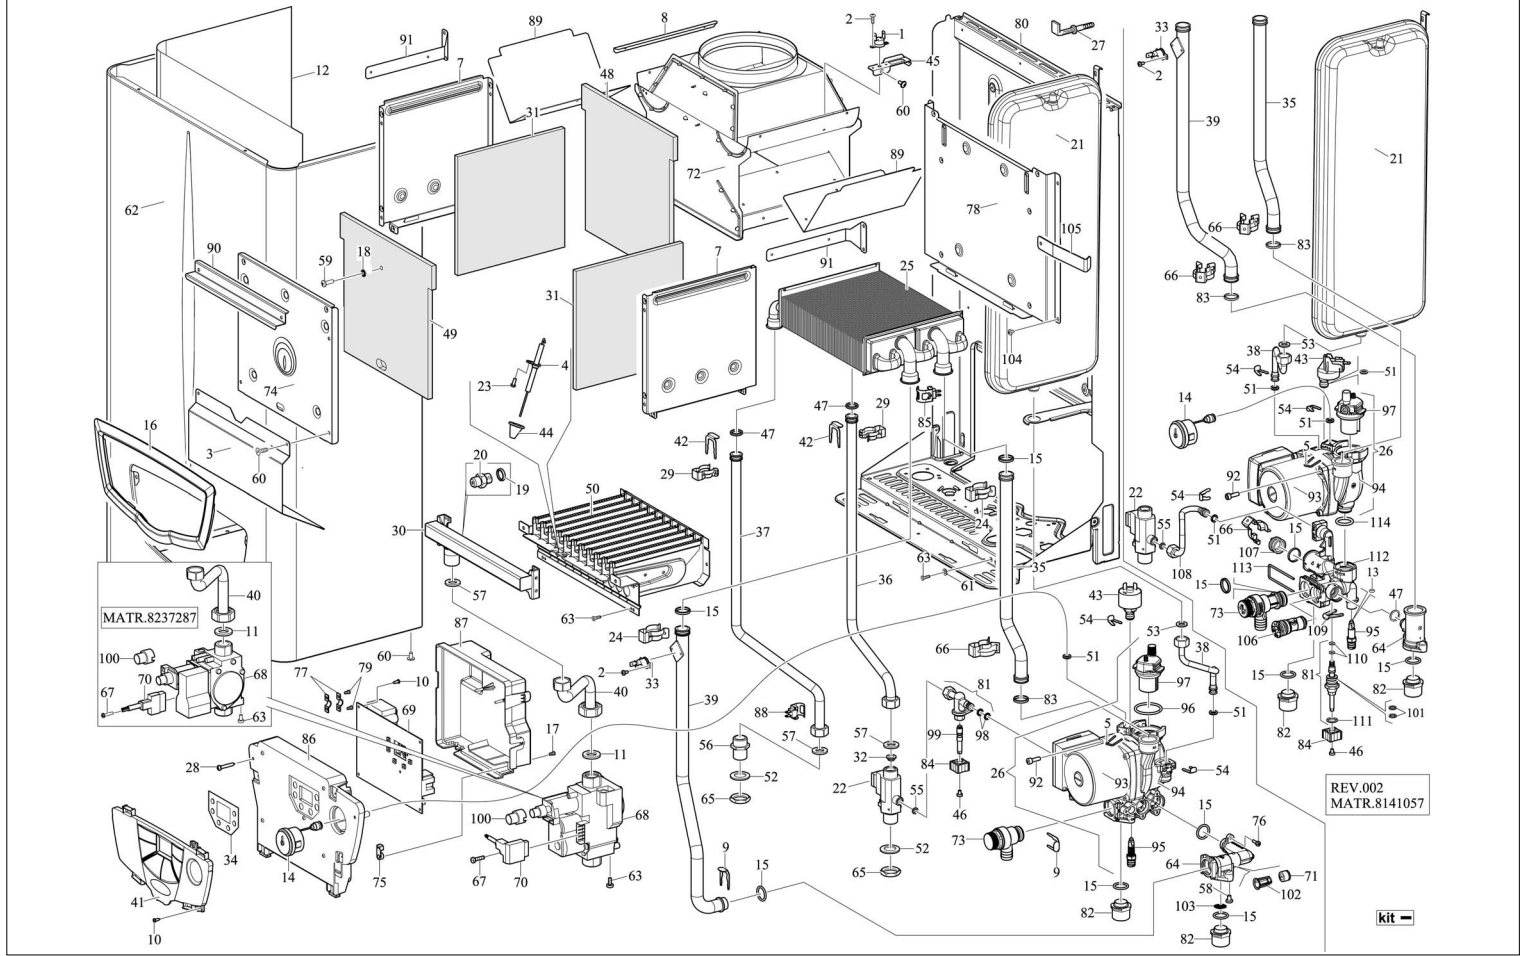

IMMERGAS	SERIAL NUMBER START OF SERIES	20/07/11	NIKE STAR 24 3 E	140AE
	3864227	3.019479		

N.	CODE	DESCRIPTION	SERIAL NUMBER START OF SERIES
-	3.014705	Propane air gas conversion kit	
-	3.015861	LPG gas conversion kit	
-	3.018646	Hydraulic group	
-	3.019677	G20 gas conversion kit	
-	3.020487	Complete control panel	
-	3.020559	Hydraulic assembly	8053721
-	3.021447	Complete control panel	8053721
-	3.021048	Hydraulic assembly	8141057
1	1.013734	Klixon thermostat 60°C	
2	1.1656	Nickel-plated crosshead self-tapping screw (3,5x6,4)	
3	2.013751	Non-reflecting plate	
4	3.021021	Ignition electrode group	
5	nfs	Pressure switch locking clip	
5	3.021696	Clip kit	
6	1.013219	Cone pointed crossheaded self-tapping screw (4,2x6,5)	
7	2.013637	Combustion chamber Rx-Lx side wall	
8	2.013704	Lx air deflector	
9	1.021238	Metal-sheet clip	
10	1.2265	"Rapid fix" self-tapping screw (3,2x9,5)	
11	3.A0120	Gasket kit (3/4")	
12	1.027045	Reflecting aluminium sheet	
13	nfs	Epdm O-Ring (2,57x1,78, 70 sh)	8141057
13	3.021695	Kit of O-rings multi-functions	8141057
14	1.026638	Manometer	
14	1.027877	Manometer	8053721
15	nfs	Peroxide epdm O-Ring (17,86x2,62)	
15	3.021694	Two pump coupler fittings with o-ring kit	
15	3.021695	Kit of O-rings multi-functions	
16	1.025521	Frontal frame	
17	1.1175	"Rapid fix" self-tapping screw (3,2x13)	
18	1.021517	Fixed washer	
19	nfs	Gas nozzle washer	
19	3.019677	G20 gas conversion kit	
20	nfs	Gas nozzle (d.1,30)	
20	nfs	LPG gas nozzle (d.0,77)	
20	3.015861	LPG gas conversion kit	
20	3.019677	G20 gas conversion kit	
21	1.027792	Expansion vessel (6 litres)	
22	1.023514	Flow switch	
23	1.0152	Crossheaded self-tapping screw (3,9x9,5)	
24	1.021829	Clip for exchanger pipes	
25	1.024398	Bithermal heat exchanger (72 fins)	
26	3.018633	Pump group	
26	3.020560	Pump group	8053721
26	3.021690	Pump group	8141057
27	1.5899	Wall plug package (d.10x50)	
28	1.2337	Crossheaded self-tapping screw (3,9x25)	
29	1.025370	Clip for exchanger pipes	
30	1.026951	G20 11 ramps gas manifold	
30	1.027073	LPG 11 ramps gas manifold	
31	1.025692	Side ecological fibre panel	
32	1.027011	Flow limiter (8 litres)	
33	1.025797	Klixon thermostat 100°C	
34	1.030320	Adhesive for display	
35	1.027621	Pump - heat exchanger pipe (d.18)	
35	1.030214	Pump - heat exchanger pipe (d.18)	8141057
36	1.025846	Cold water inlet - heat exchanger pipe (d.14)	
37	1.025847	Heat exchanger - hot water outlet pipe (d.14)	
38	1.025508	Pump - expansion vessel pipe (d.8)	
38	1.029918	Pump - expansion vessel pipe (d.8)	8141057
39	1.025844	Heat exchanger - flow pipe (d.18)	
39	1.030215	Heat exchanger - flow pipe (d.18)	8141057
40	1.026556	Gas valve - manifold pipe (d.14)	
40	1.025861	Gas valve - manifold pipe (d.14)	8237287
41	1.027056	Control panel push-button	
42	2.013754	Clip for locking clip	
43	1.025006	Absolute pressure switch	
43	1.027277	Absolute pressure switch	8141057
44	1.027009	Silicone fairlead (d.2)	
45	2.012566	Klixon bracket	
46	1.0153	Crossheaded screw (M4x6)	
47	nfs	Epdm O-Ring (13,94x2,62, 70 sh)	
47	3.021695	Kit of O-rings multi-functions	
48	1.025691	Rear ecological fibre panel	
49	1.025693	Front ecological fibre panel	
50	1.026495	Burner (11 ramps)	
51	nfs	Epdm O-Ring (7,6x2,62, 70 sh)	
51	3.021695	Kit of O-rings multi-functions	
52	1.0278	Gasket in flexoid (28x21x2)	